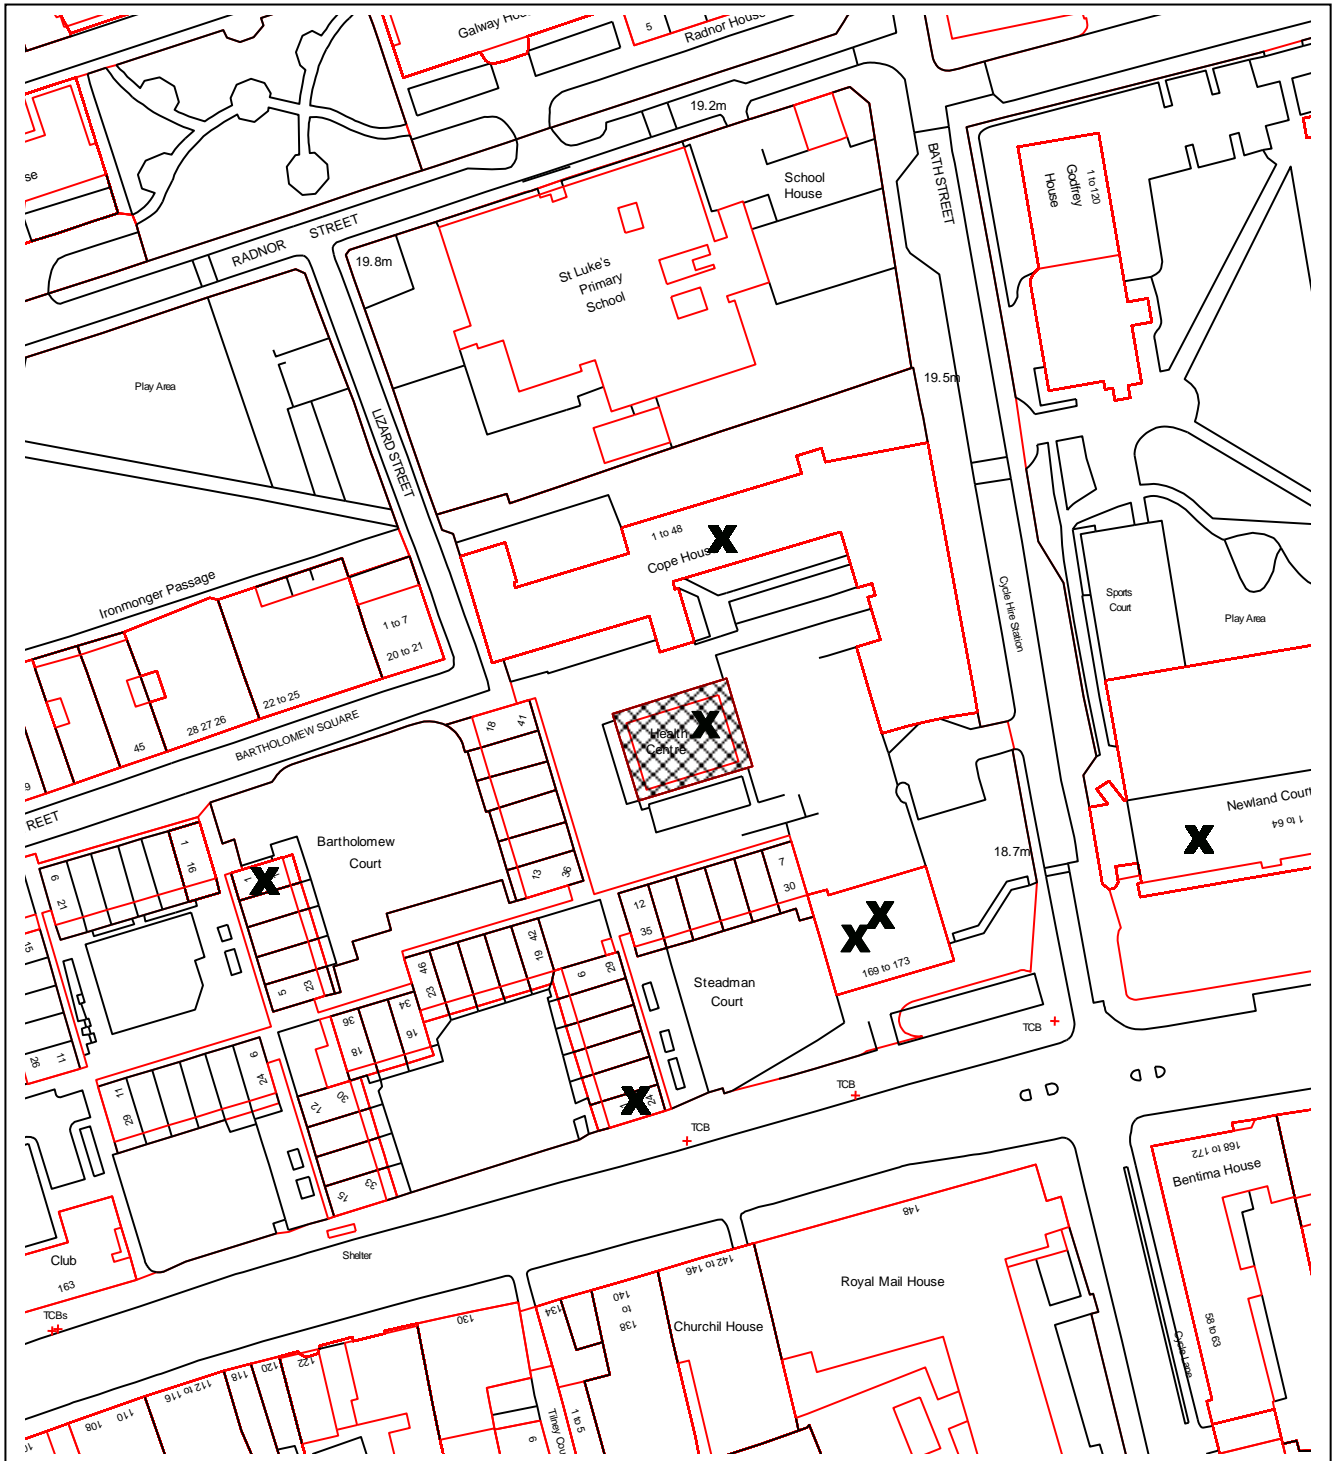

# Islington SE GIS Print Template

This material has been reproduced from Ordnance Survey digital map data with the permission of the controller of Her Majesty's Stationery Office, © Crown Copyright.  
P2015/4749/FUL